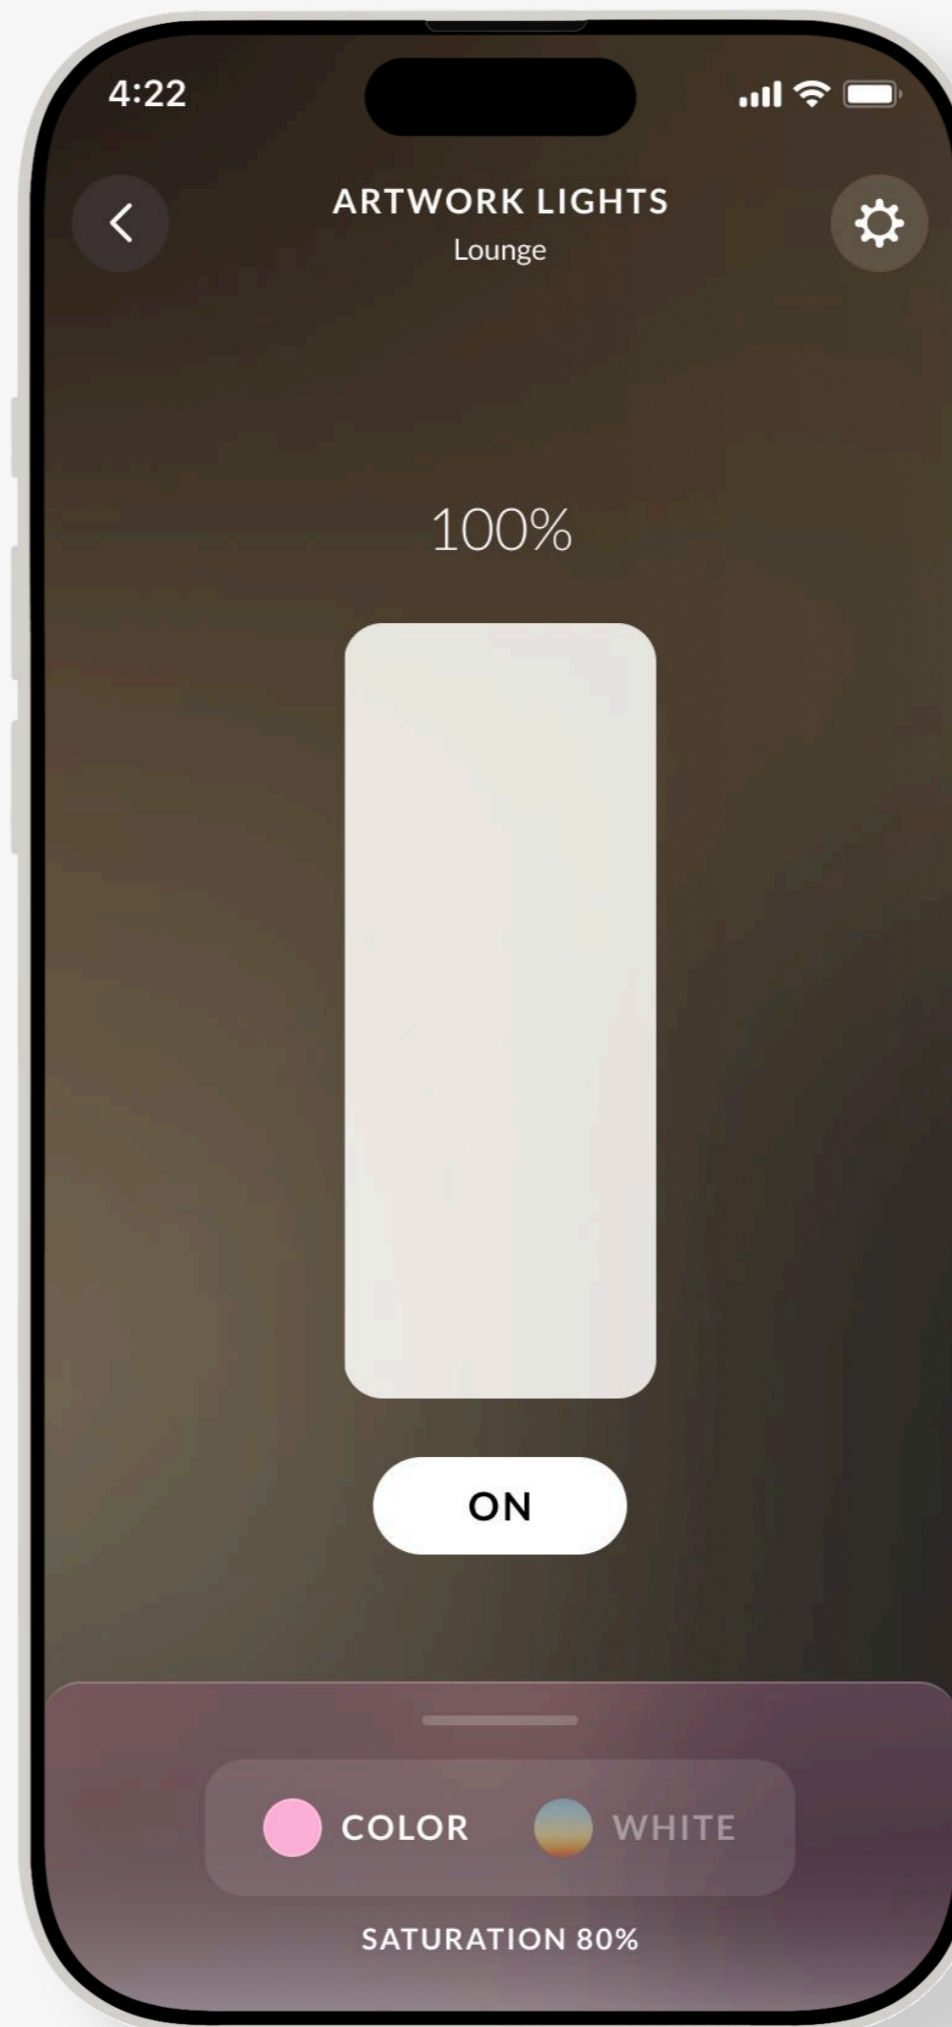

AI X OS

Device Control

Designed to be intuitive, each controller provides easy access to the devices you use every day.

Adjust lights, shades, climate, and more connected devices with a simple swipe of the unified slider. Additional controls enable you to turn devices on or off, fine-tune settings, and access more advanced options when needed.

Customize light brightness, color, temperature, and saturation to create the perfect atmosphere for any moment.

CATEGORIES
MUSIC ART COOKING HISTORY
TRAVEL TRIVIA LOCALE ENTERTAINMENT
MATH FASHION NUTRITION AND MORE