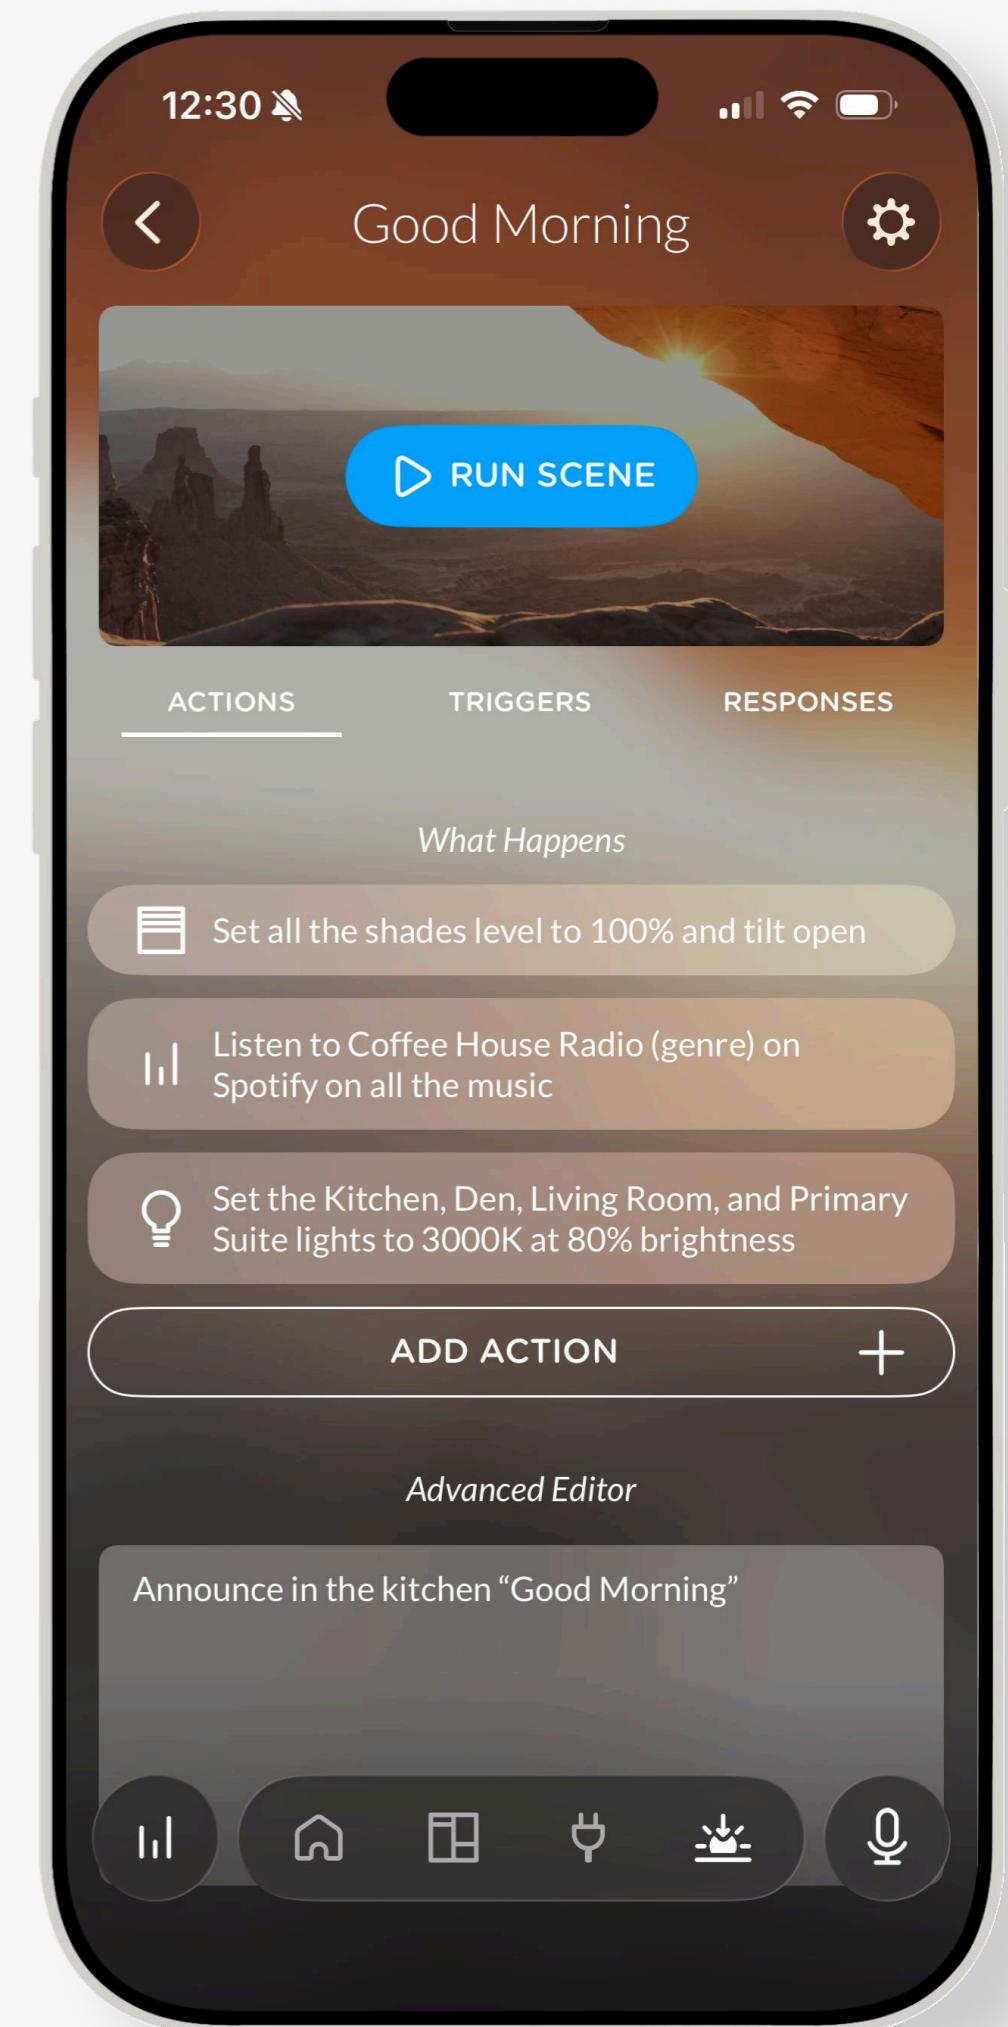

AI X OS Scenes

Seamlessly control a collection of devices with one simple button press or voice command.

Tap anywhere on a Scene to activate it. Select the three little dots on the right to view and edit a Scene's actions.

Build your own by tapping **Create Scene**. If you do not know where to start, Josh recommends automations based on the devices and areas in your home.

MUSIC ART COOKING HISTORY
TRAVEL TRIVIA LOCALE ENTERTAINMENT
MATH FASHION NUTRITION AND MORE