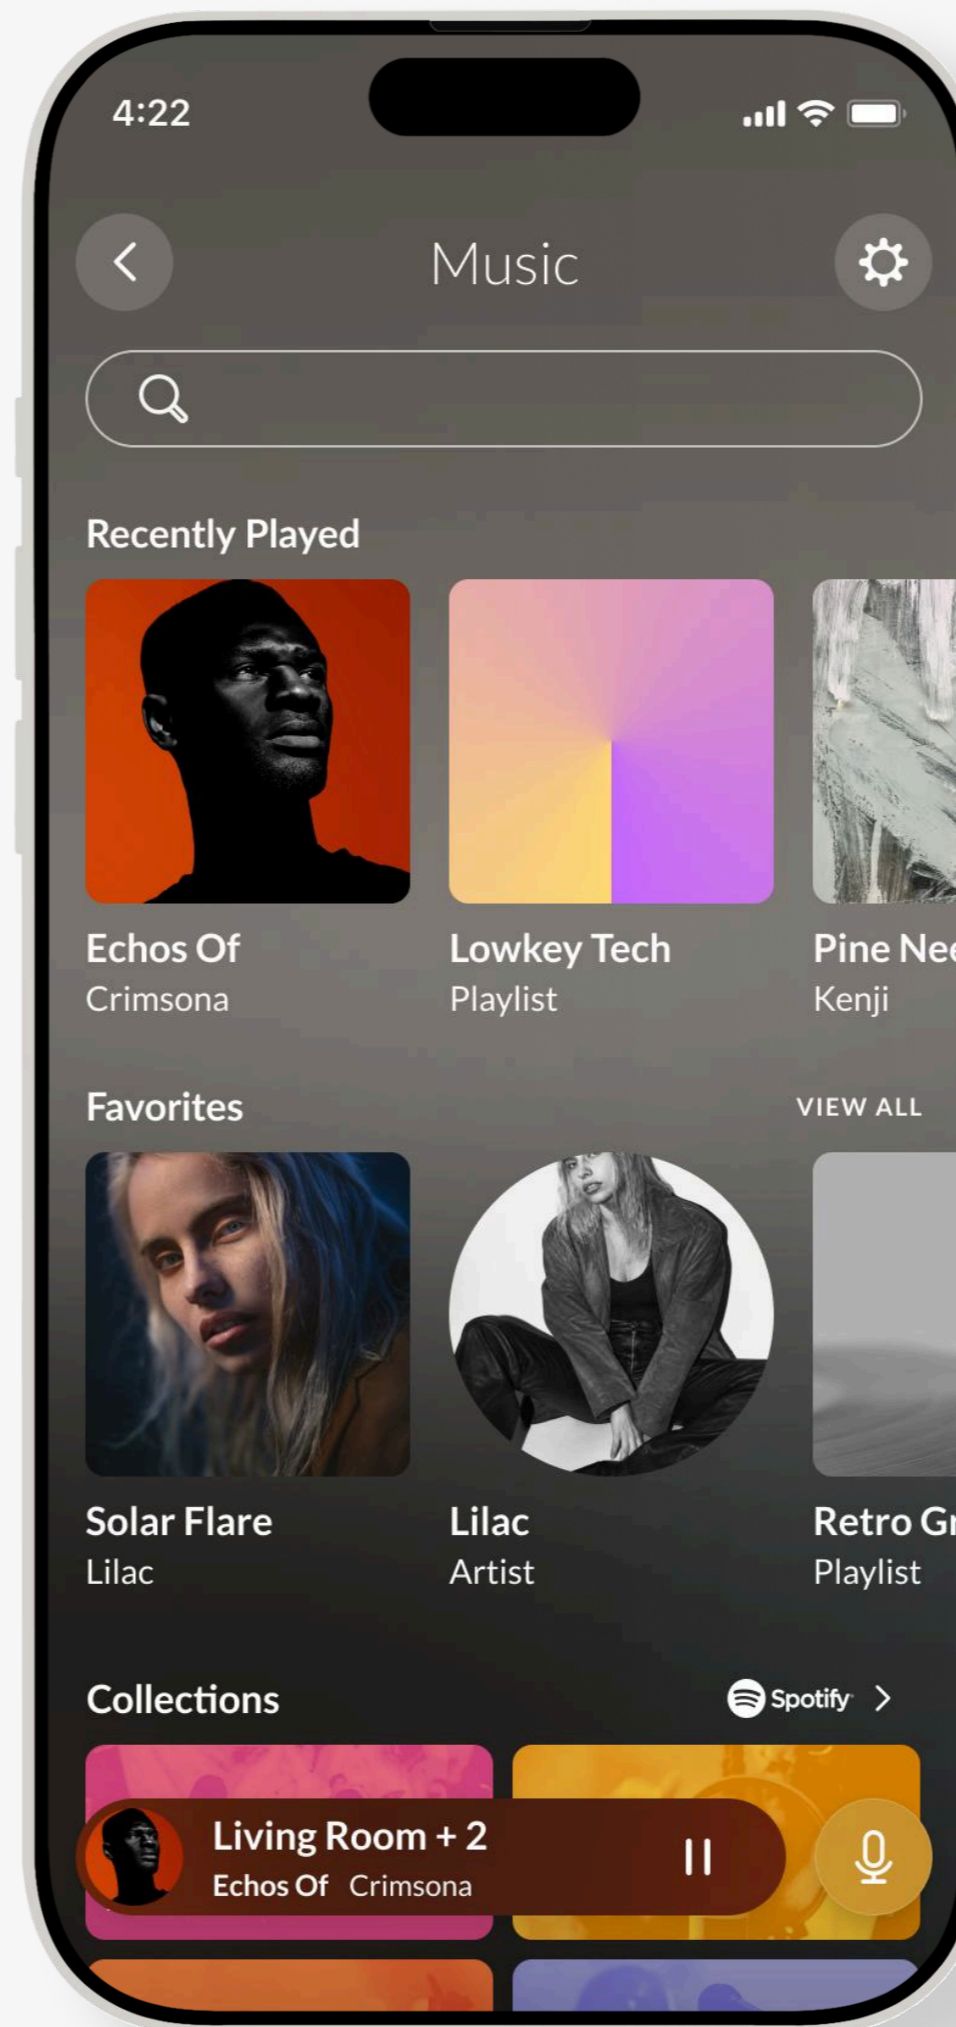

# AI X OS Scenes

Seamlessly control a collection of devices with one simple button press or voice command.

**Tap anywhere** on a Scene to activate it. Select the three little dots on the right to view and edit a Scene's actions.

**Build your own** by tapping **Create Scene**. If you do not know where to start, Josh recommends automations based on the devices and areas in your home.

MUSIC ART COOKING HISTORY  
TRAVEL TRIVIA LOCALE ENTERTAINMENT  
MATH FASHION NUTRITION AND MORE

# Music Control

Tap the Search Bar to find artists, songs, albums, playlists, or genres across your connected music services.

Browse your favorites, recently played content, and curated collections featuring new releases, popular genres, and more.

Tap the Now Playing Bar at the bottom of the screen to play, pause, skip tracks, adjust volume, shuffle music, and manage speaker groups throughout your home.

AI X OS