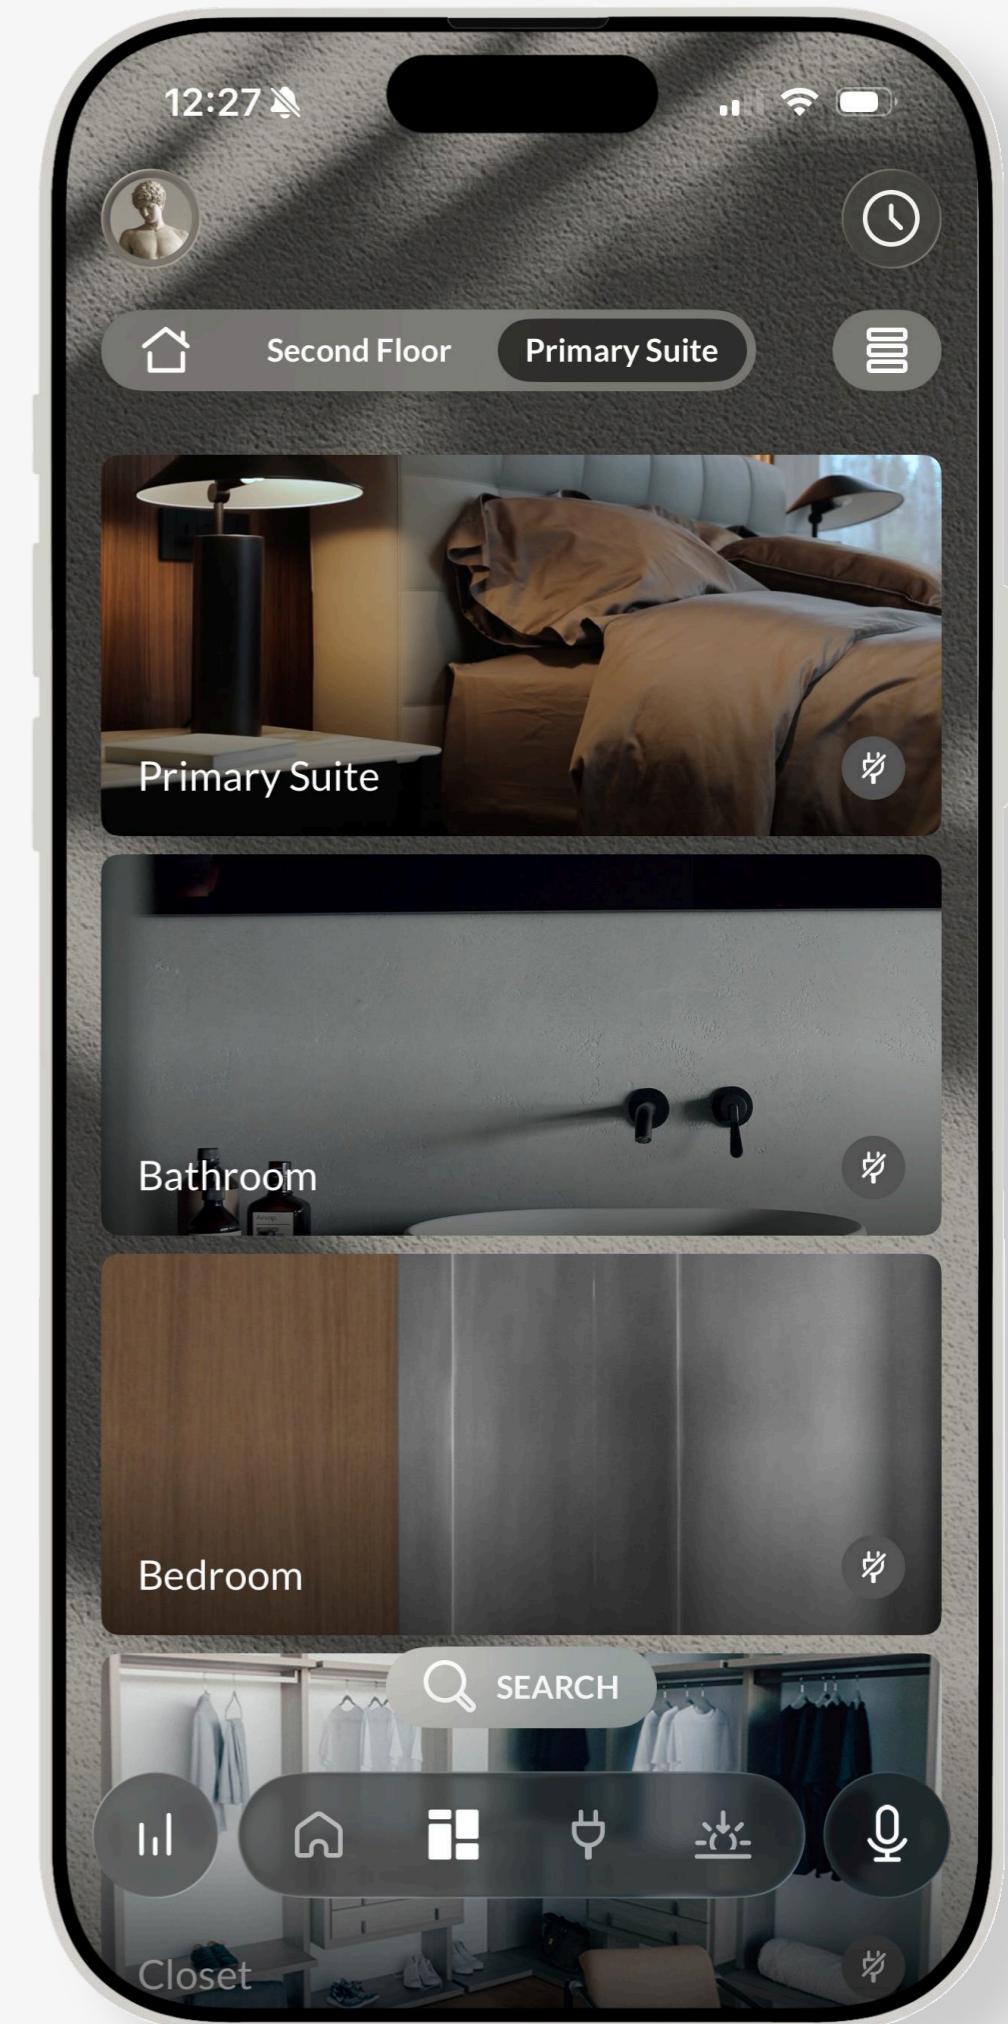

See which devices are active in your home and access them instantly.

Tune into the Active Media Hub to the left of the Navigation Bar to adjust active music and video.

Toggle the Navigation Bar to view your Home Page, Areas, Devices, and Scenes.

# AI X OS Devices

Tap the **Devices Tab** to access all of your connected devices by category. Grouped views give you control of every device across your property.

Select any device category to control by room, and access individual devices as well.

# AI X OS Areas

Tap the **Areas Tab** in the navigation bar to navigate directly to any room or area.

Collapse and expand floors or areas.

**Control** a specific area's lights, shades, or music volume with room-level sliders.

**View and adjust** any device in a room by tapping on a tile to open its controller.

AI X OS