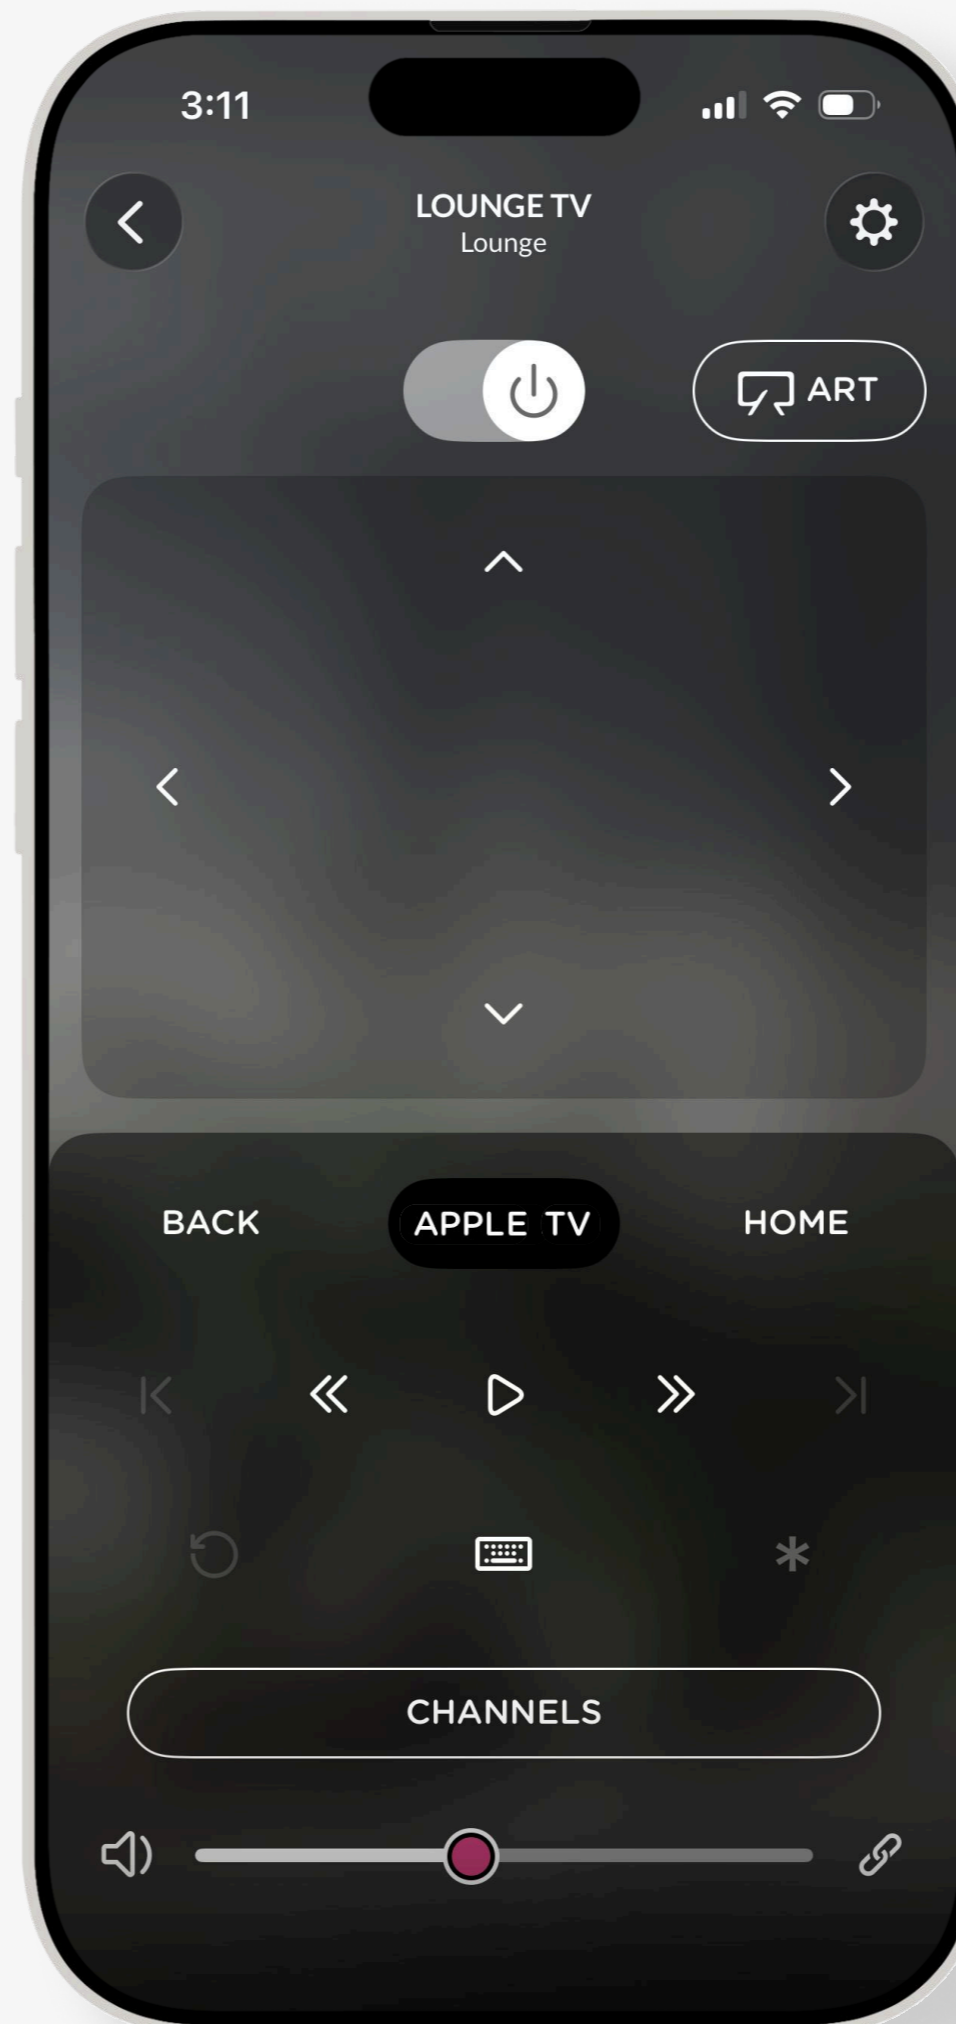

AI X OS

Video Control

Navigate menus, adjust volume, change channels, and control playback whether you're streaming or watching live TV.

Tune into all of your favorite streaming services from one unified channel menu, making it easy to quickly access your favorite shows and movies.

CATEGORIES

MUSIC ART COOKING HISTORY
TRAVEL TRIVIA LOCALE ENTERTAINMENT
MATH FASHION NUTRITION AND MORE