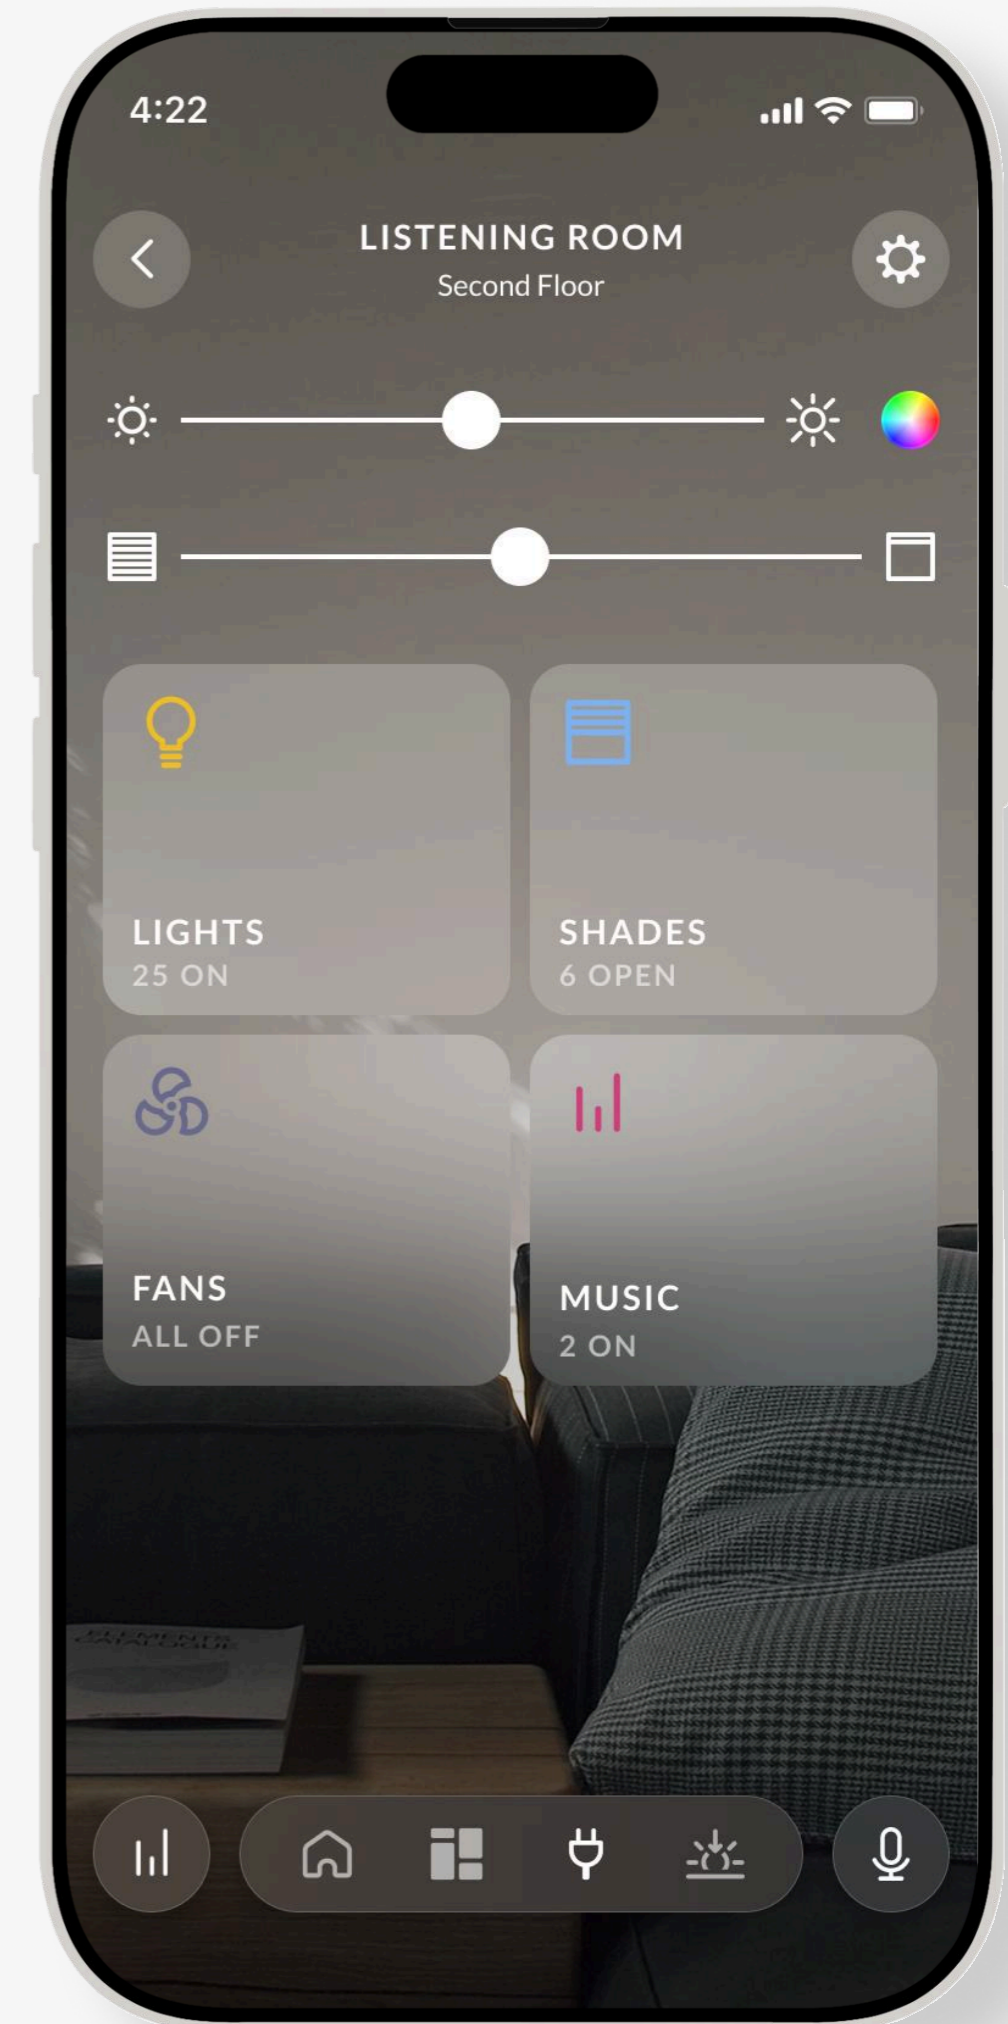

# Home Screen

Tap your profile picture to switch between different properties, adjust settings, and access your chat history.

Customize your home screen with a background photo and the name of your home.

See which devices are active in your home and access them instantly.

Tune into the Active Media Hub to the left of the Navigation Bar to adjust active music and video.

Toggle the Navigation Bar to view your Home Page, Areas, Devices, and Scenes.

Tap the Microphone Icon to the right of the Navigation Bar to give a voice command or long press to type a request.

# AI X OS Devices

Tap the **Devices Tab** to access all of your connected devices by category. Grouped views give you control of every device across your property.

Select any device category to control by room, and access individual devices as well.