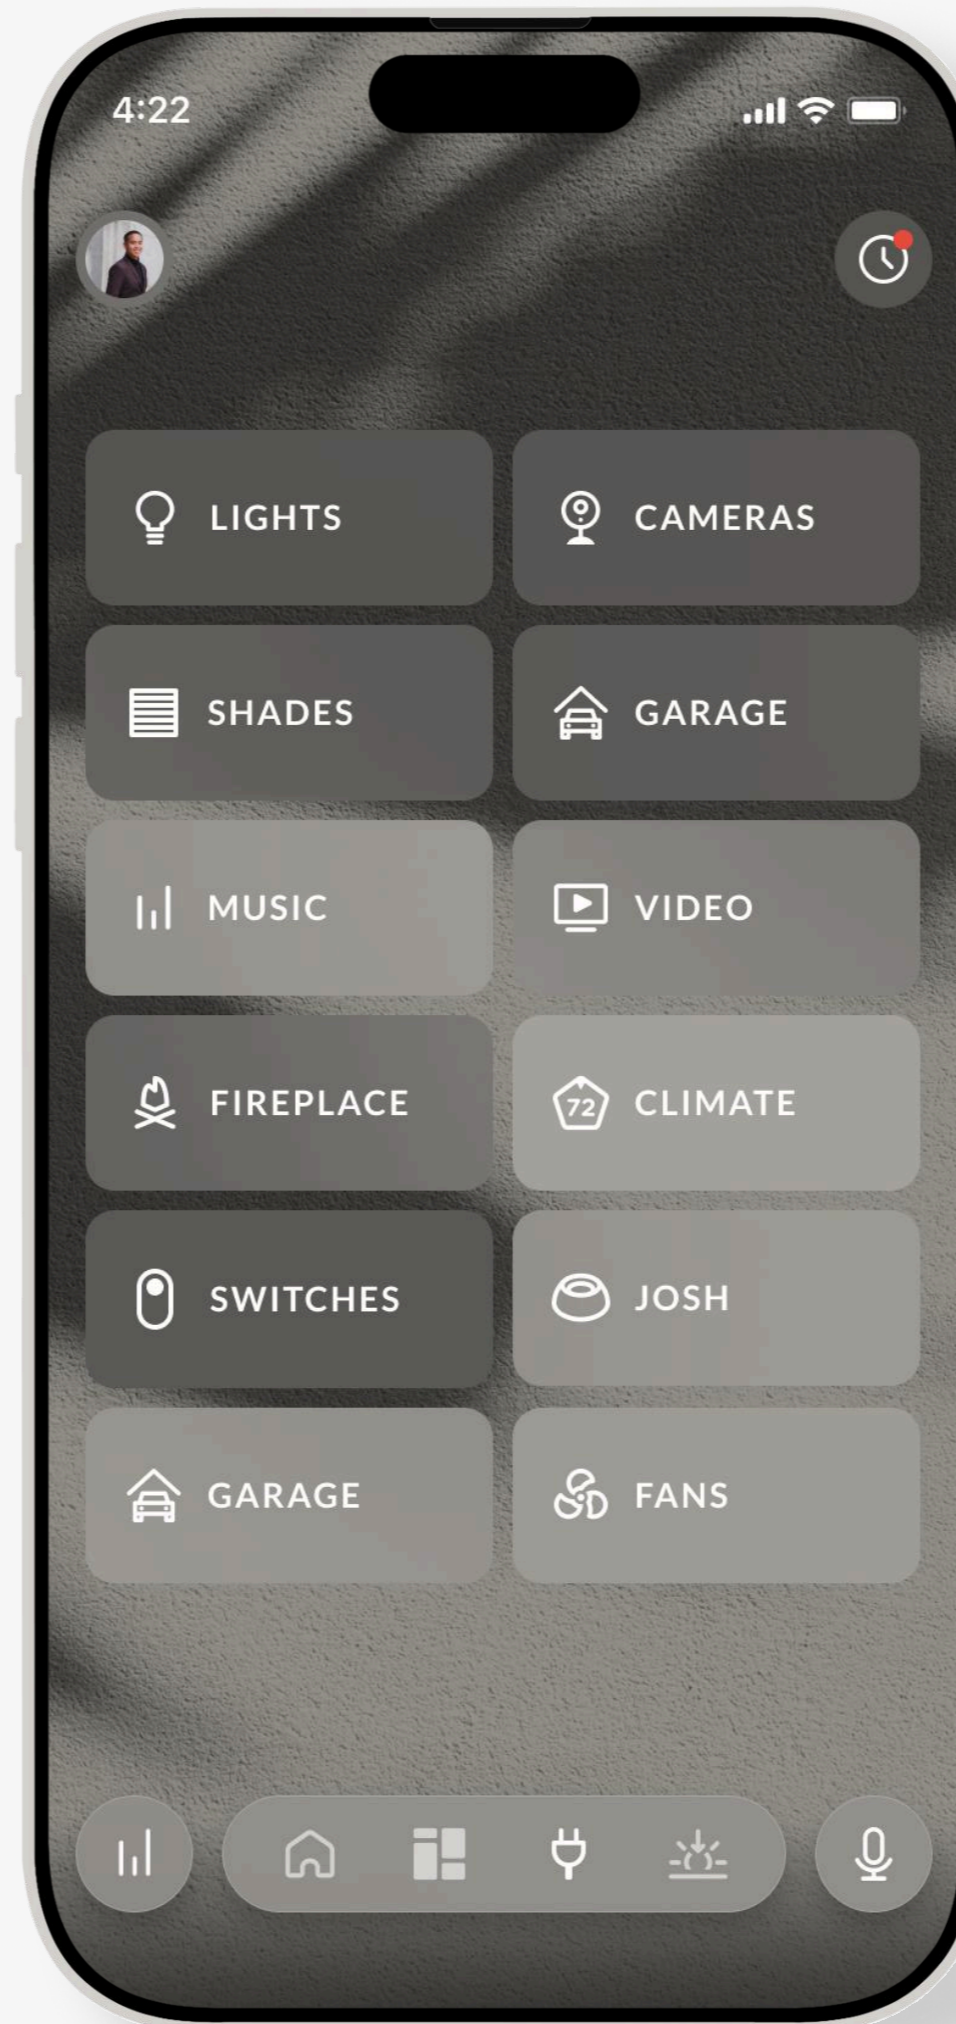

# Home Screen

Tap your profile picture to switch between different properties, adjust settings, and access your chat history.

Customize your home screen with a background photo and the name of your home.

See which devices are active in your home and access them instantly.

Tune into the Active Media Hub to the left of the Navigation Bar to adjust active music and video.

Toggle the Navigation Bar to view your Home Page, Areas, Devices, and Scenes.

# AI X OS Devices

Tap the **Devices Tab** to access all of your connected devices by category. Grouped views give you control of every device across your property.

Select any device category to control by room, and access individual devices as well.

# AI X OS Areas

Tap the **Areas Tab** in the navigation bar to navigate directly to any room or area.

Collapse and expand floors or areas.

**Control** a specific area's lights, shades, or music volume with room-level sliders.