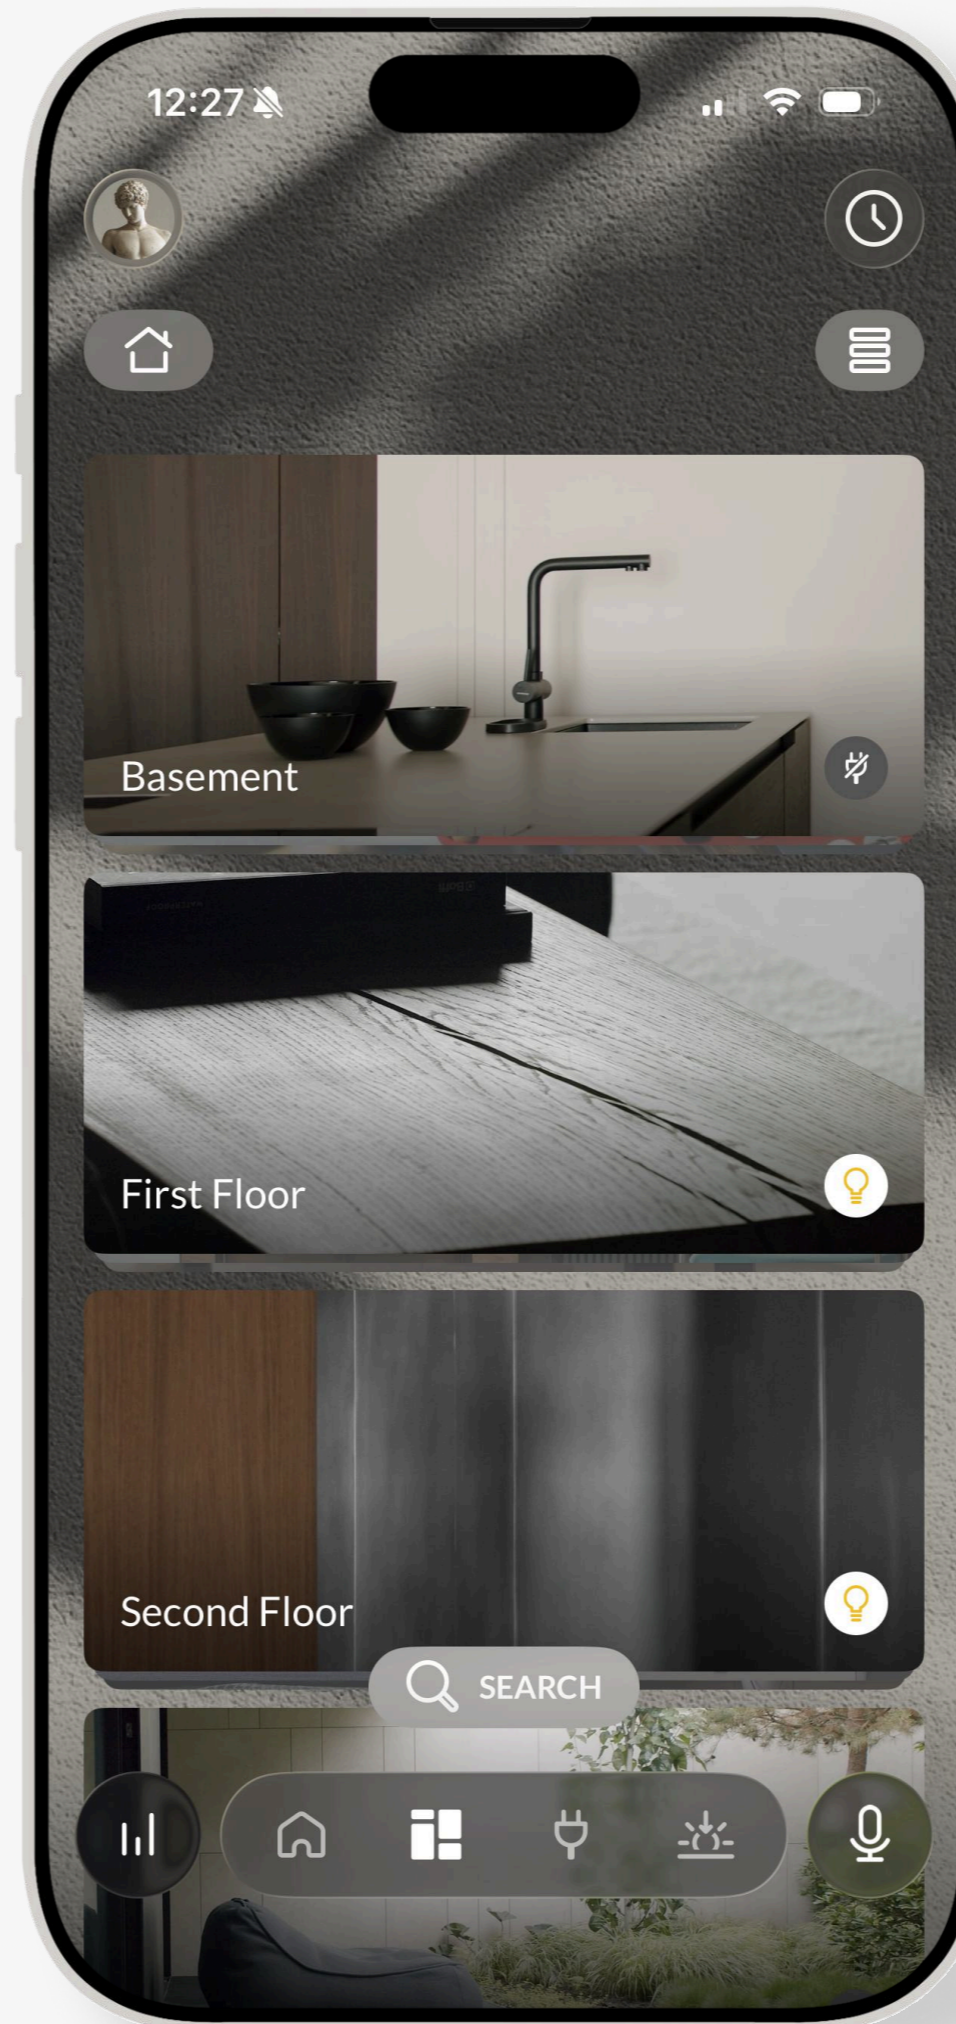

See which devices are active in your home and access them instantly.

Tune into the Active Media Hub to the left of the Navigation Bar to adjust active music and video.

Toggle the Navigation Bar to view your Home Page, Areas, Devices, and Scenes.

# AI X OS Devices

Tap the **Devices Tab** to access all of your connected devices by category. Grouped views give you control of every device across your property.

Select any device category to control by room, and access individual devices as well.

# AI X OS Areas

Tap the **Areas Tab** in the navigation bar to navigate directly to any room or area.

Collapse and expand floors or areas.

**Control** a specific area's lights, shades, or music volume with room-level sliders.

**View and adjust** any device in a room by tapping on a tile to open its controller.

AI X OS