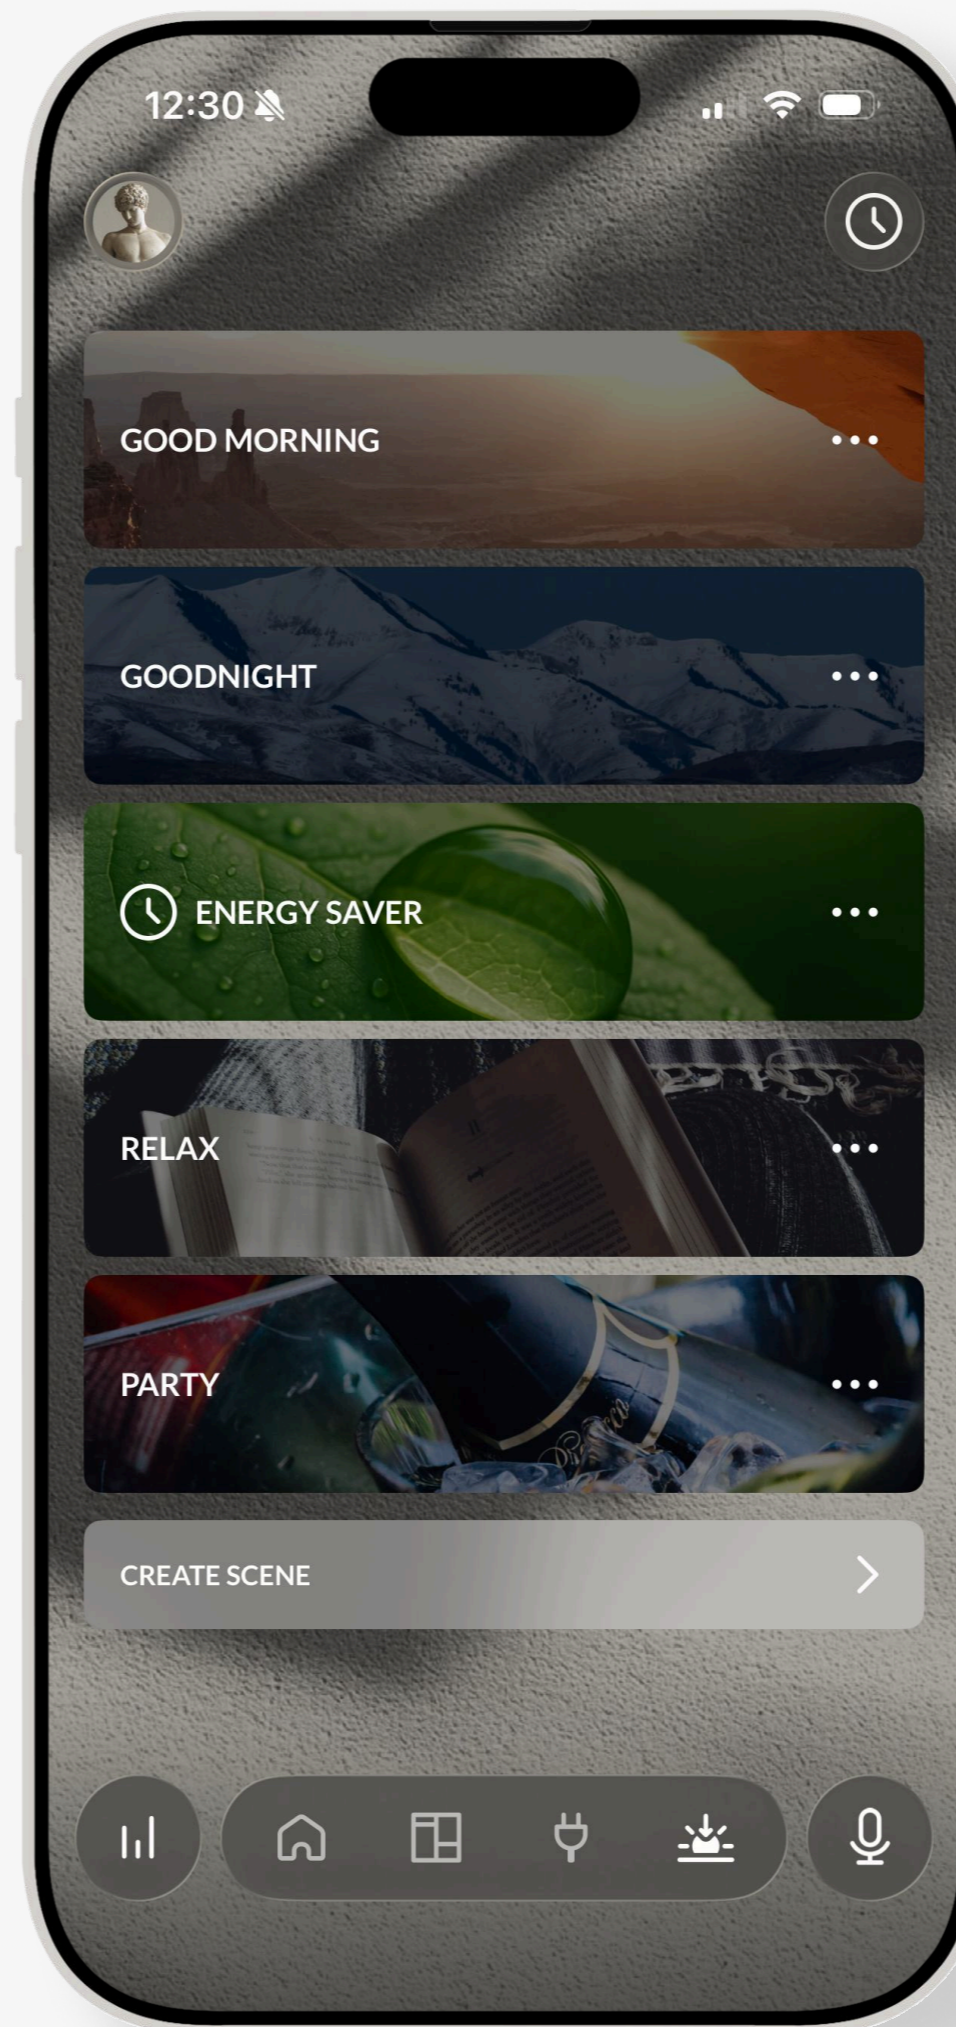

AI X OS Scenes

Seamlessly control a collection of devices with one simple button press or voice command.

Tap anywhere on a Scene to activate it. Select the three little dots on the right to view and edit a Scene's actions.

Build your own by tapping **Create Scene**. If you do not know where to start, Josh recommends automations based on the devices and areas in your home.

MUSIC ART COOKING HISTORY
TRAVEL TRIVIA LOCALE ENTERTAINMENT
MATH FASHION NUTRITION AND MORE