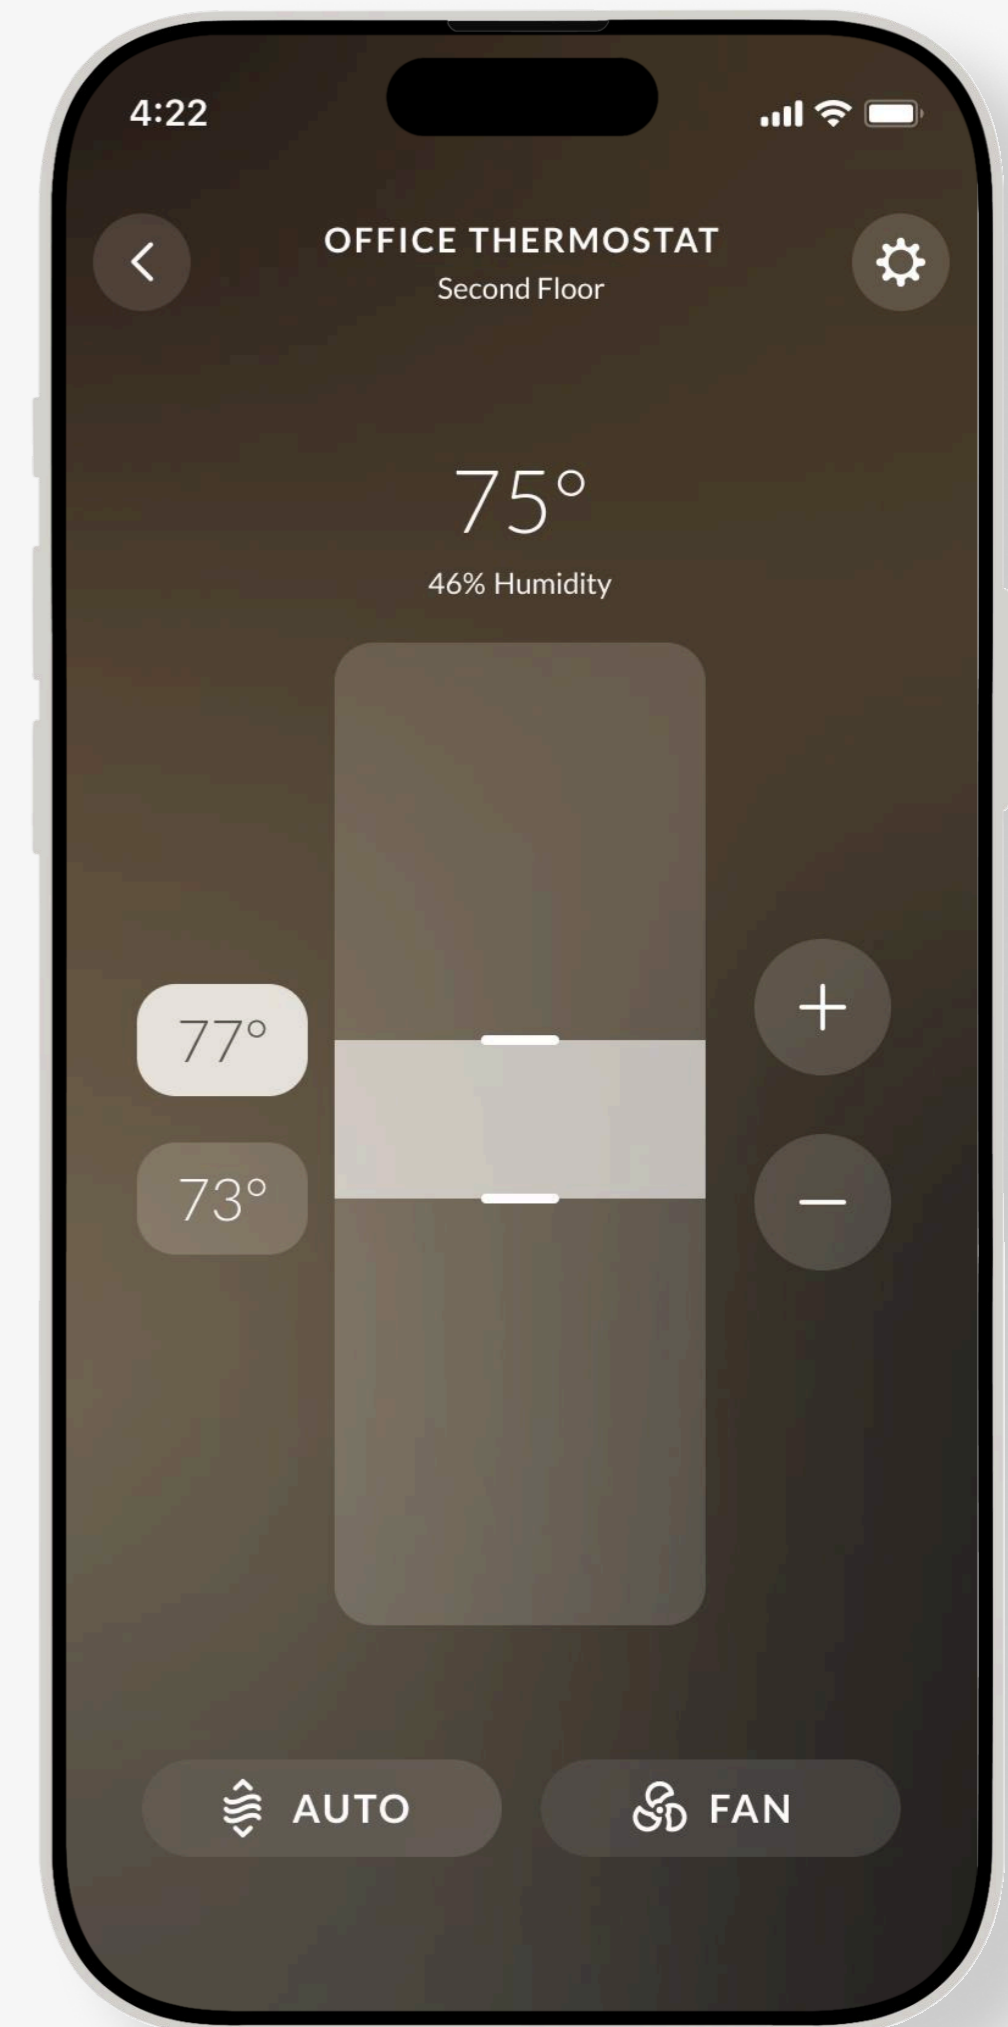

AI X OS

Device Control

Designed to be intuitive, each controller provides easy access to the devices you use every day.

Adjust lights, shades, climate, and more connected devices with a simple swipe of the unified slider. Additional controls enable you to turn devices on or off, fine-tune settings, and access more advanced options when needed.

Customize light brightness, color, temperature, and saturation to create the perfect atmosphere for any moment.

CATEGORIES
MUSIC ART COOKING HISTORY
TRAVEL TRIVIA LOCALE ENTERTAINMENT
MATH FASHION NUTRITION AND MORE