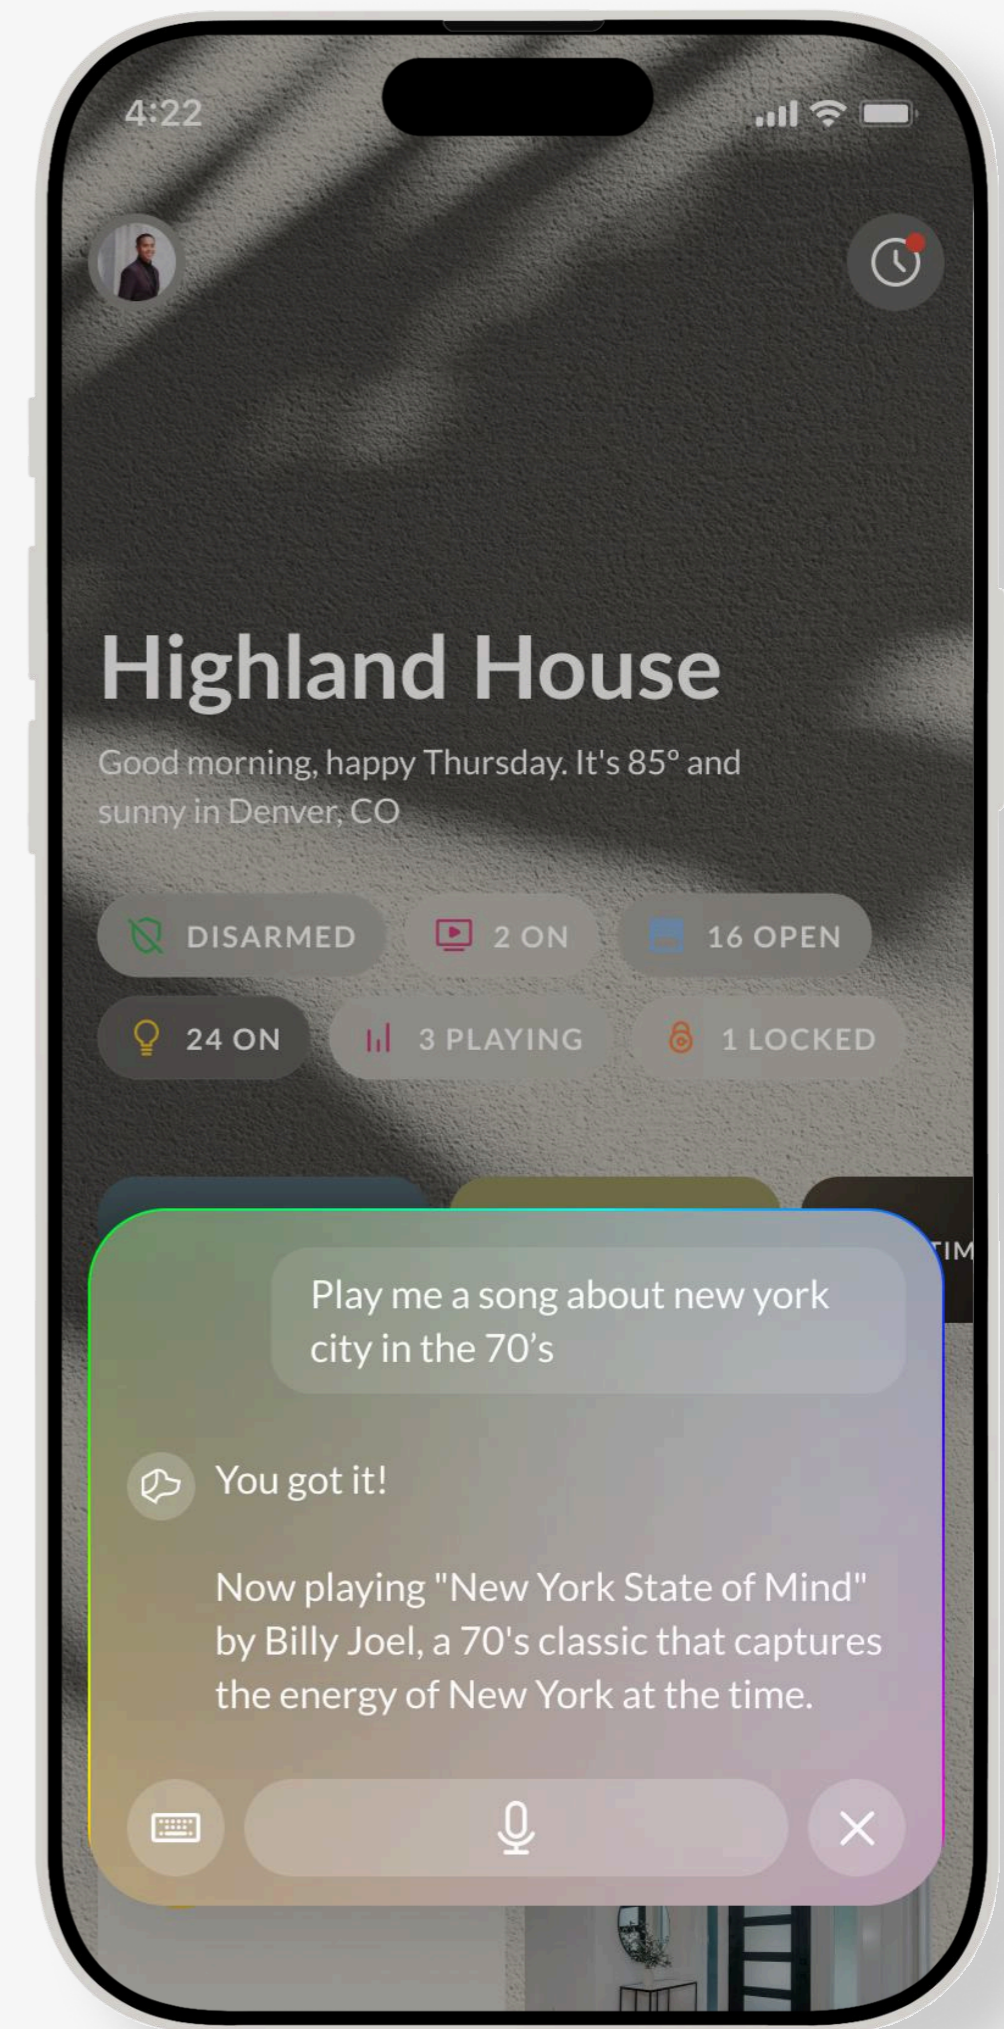

# AI X OS Devices

Tap the **Devices Tab** to access all of your connected devices by category. Grouped views give you control of every device across your property.

Select any device category to control by room, and access individual devices as well.

# AI X OS Areas

Tap the **Areas Tab** in the navigation bar to navigate directly to any room or area.

Collapse and expand floors or areas.

**Control** a specific area's lights, shades, or music volume with room-level sliders.

**View and adjust** any device in a room by tapping on a tile to open its controller.

AI X OS

# AI X OS Scenes

Seamlessly control a collection of devices with one simple button press or voice command.

**Tap anywhere** on a Scene to activate it. Select the three little dots on the right to view and edit a Scene's actions.