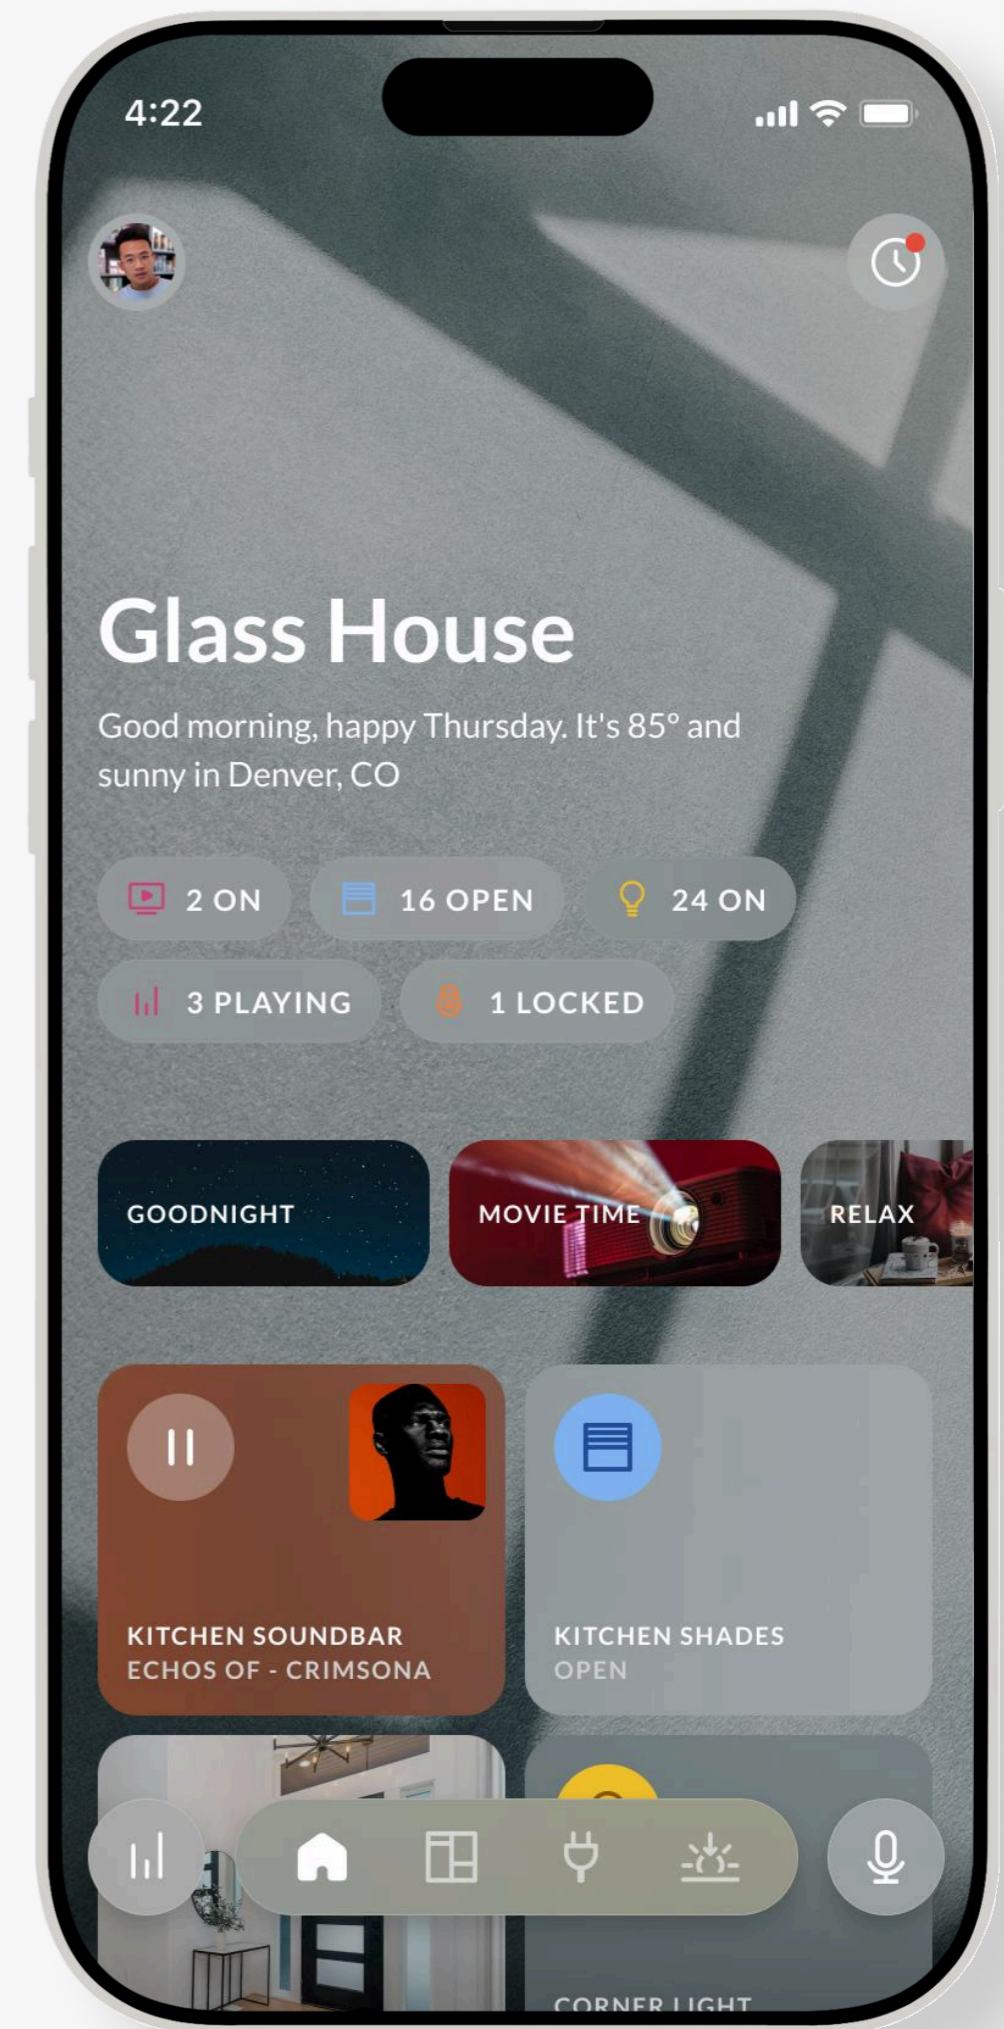

# Home Screen

Tap your profile picture to switch between different properties, adjust settings, and access your chat history.

Customize your home screen with a background photo and the name of your home.

See which devices are active in your home and access them instantly.

Tune into the Active Media Hub to the left of the Navigation Bar to adjust active music and video.

Toggle the Navigation Bar to view your Home Page, Areas, Devices, and Scenes.

# AI X OS Devices

Tap the **Devices Tab** to access all of your connected devices by category. Grouped views give you control of every device across your property.

Select any device category to control by room, and access individual devices as well.

**View and adjust** any device in a room by tapping on a tile to open its controller.

AI X OS